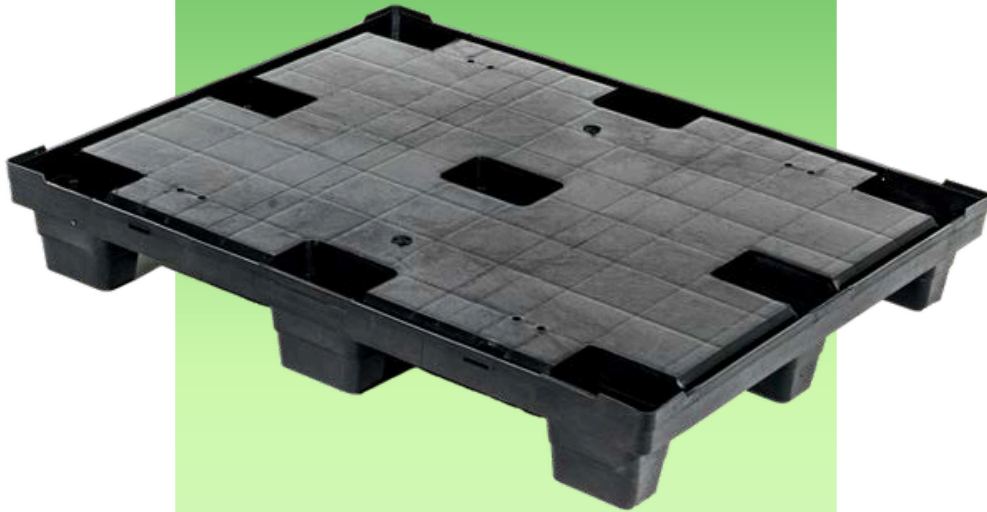

PALLET

boxlife[®]
p a c k a g i n g

www.boxlitepackaging.com
info@boxlitepackaging.com

 **plastica**
seconda vita
MIX ECO

PALLET

400x600 mm	6
600x800 mm	8
750x750 mm	13
600x1200 mm	14
800x1000 mm	15
800x1200 mm	16
1000x1200 mm	23
1100x1100 mm	26
1100x1200 mm	27
1200x1200 mm	28
Dimensioni speciali - Special dimensions	29