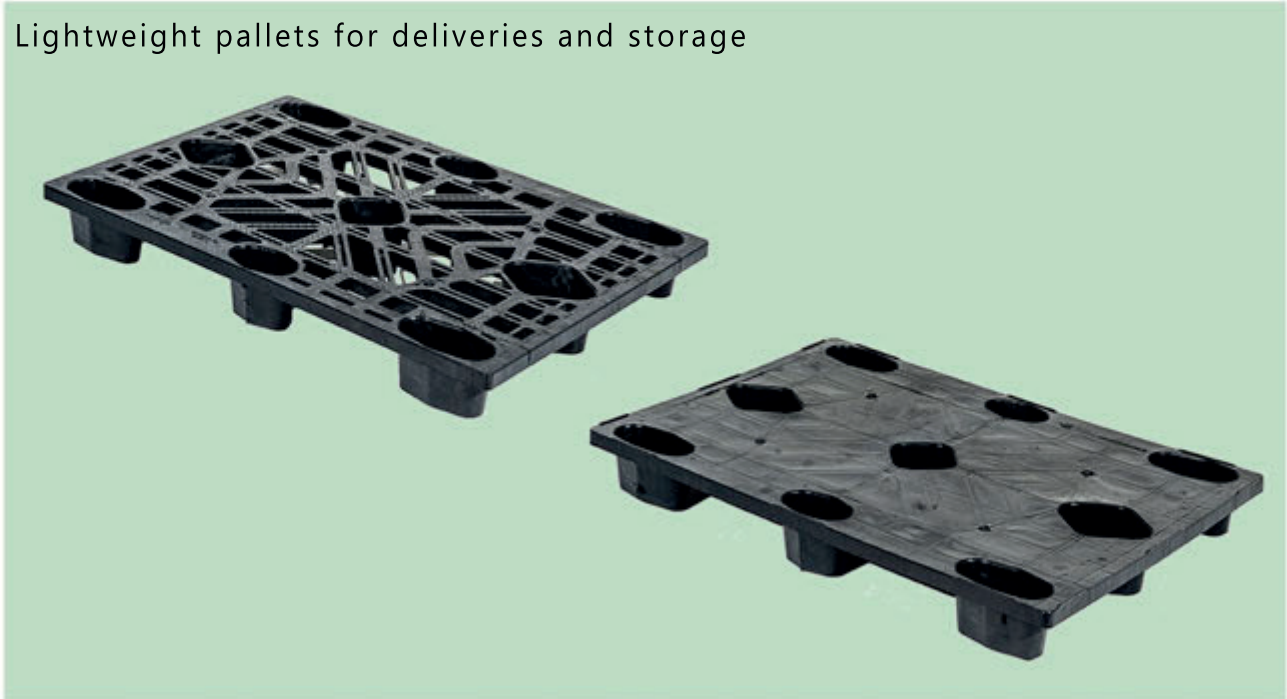

# GO PALLETS

Lightweight pallets for deliveries and storage

REGISTERED  
GEOMETRY

FOOD-APPROVED VERSION  
ON DEMAND

CODE	SIZE	WEIGHT	MATERIAL	PCS PER FULL TRUCK	STATIC LOAD	DINAMIC LOAD
GR 0800	800 X 1200 mm	6,7 kg	Recycled PP	1.815	1500 Kg	750 kg
GR 1000	1000 X 1200 mm	8,4 kg	Recycled PP	1.430	1500 Kg	750 kg