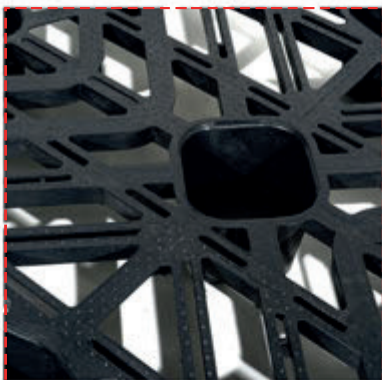

# GO PALLETS

Lightweight pallets for deliveries and storage

REGISTERED  
GEOMETRY

FOOD-APPROVED VERSION  
ON DEMAND

CODE	SIZE	WEIGHT	MATERIAL	PCS PER FULL TRUCK	STATIC LOAD	DINAMIC LOAD
GR 0800	800 X 1200 mm	6,7 kg	Recycled PP	1.815	1500 Kg	750 kg
GR 1000	1000 X 1200 mm	8,4 kg	Recycled PP	1.430	1500 Kg	750 kg